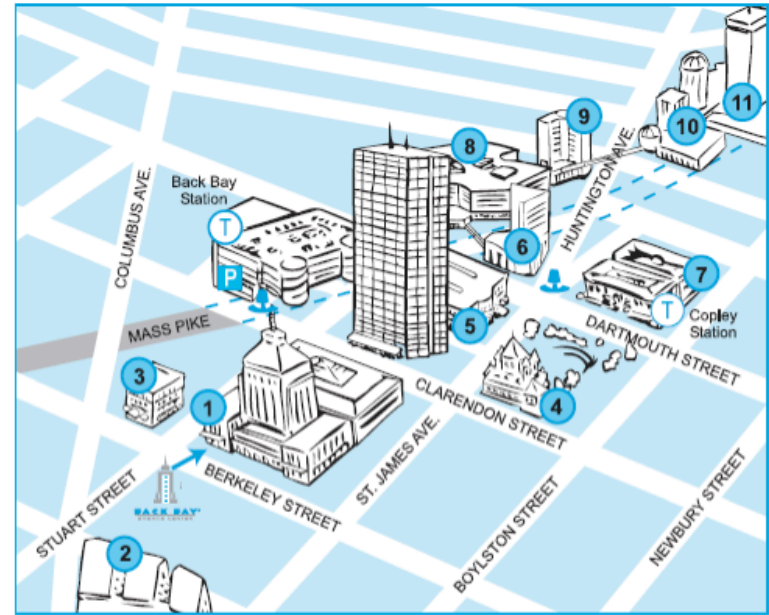

Driving Directions

From the North (I-93 South or Rt. 1 South)

Take the Storrow Drive exit off Interstate 93 South. Follow signs for Copley Square. Take the Copley Square exit and turn right onto Beacon Street. Drive two blocks and turn left onto Clarendon Street. Drive six blocks and turn left onto Stuart Street. The facility is located one block ahead on the left at the corner of Berkeley and Stuart Streets.

From the South (I-93 North)

Take the Mass Ave. exit off Interstate 93 North. Continue straight through two sets of lights and stay right toward Frontage Road/Ted Williams Tunnel. From the left lane, follow signs for South End/Back Bay and turn left onto East Berkeley Street. Continue on East Berkeley to Columbus Avenue onto Berkeley Street. The facility is located one block ahead on the left at the corner of Berkeley and Stuart Streets.

From the West (Mass Turnpike/I-90)

Take the Copley Square exit, following signs for Copley Square. You will come to street level at Stuart Street. Continue on Stuart Street. The facility is located three blocks ahead on the left at the corner of Berkeley and Stuart Streets.

From the East (Logan International Airport)

Take the Sumner or Ted Williams Tunnel (I-90 West) toward Downtown Boston and merge onto Interstate 93 North. Take the Storrow Drive exit off I-93 North and follow signs for Copley Square. Take the Copley Square exit and turn right onto Beacon Street. Drive two blocks and turn left onto Clarendon Street. Drive six blocks and turn left onto Stuart Street. The facility is located one block ahead on the left at the corner of Berkeley and Stuart Streets.